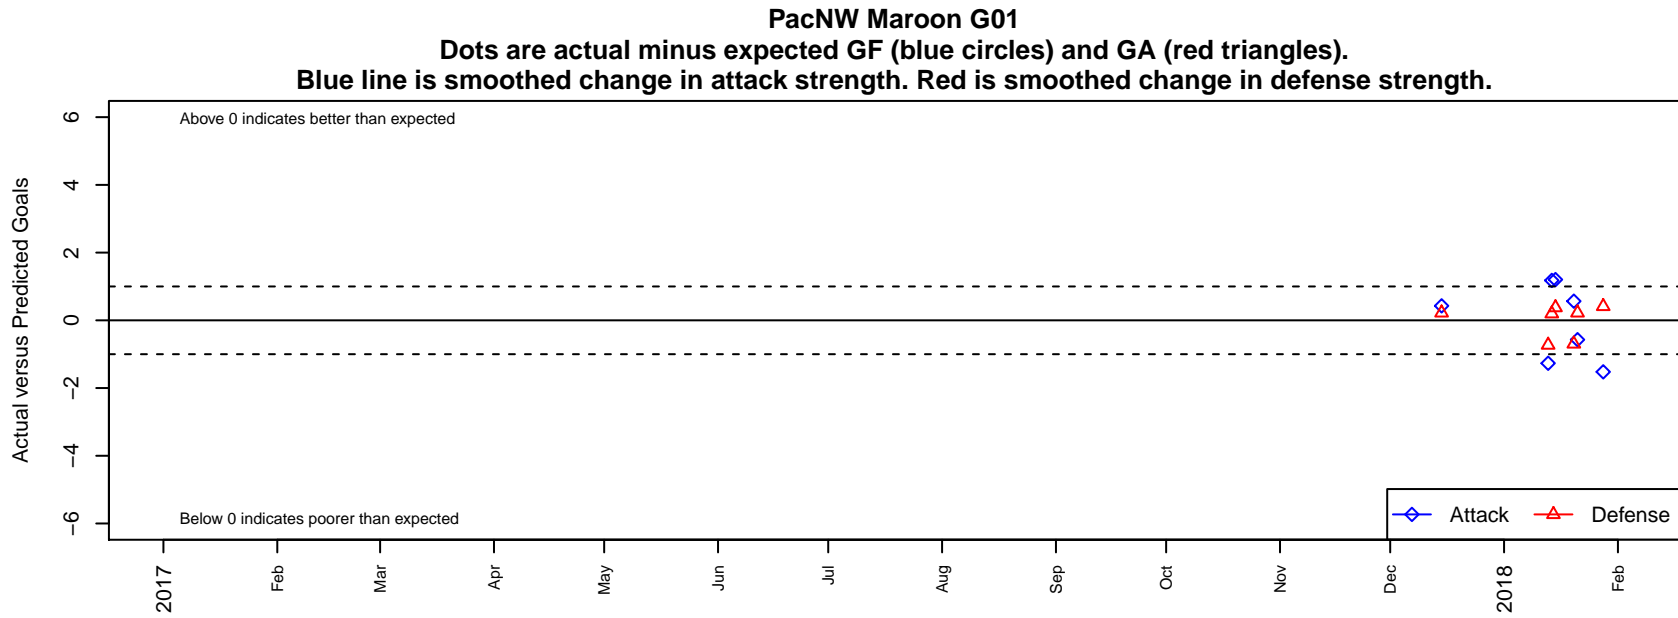

PacNW Maroon G01

Pacific Northwest SC
Tukwila, WA
G01 total strength=2291
attack=136.91 defense=224.09
fall league = RCL G01 Div 1

alt names used:
PacNW Maroon G01
PacNW 01 Maroon

Venues played:
2017 RCL G01 Div 1
2017 PacNW Winter Classic FWRL G01